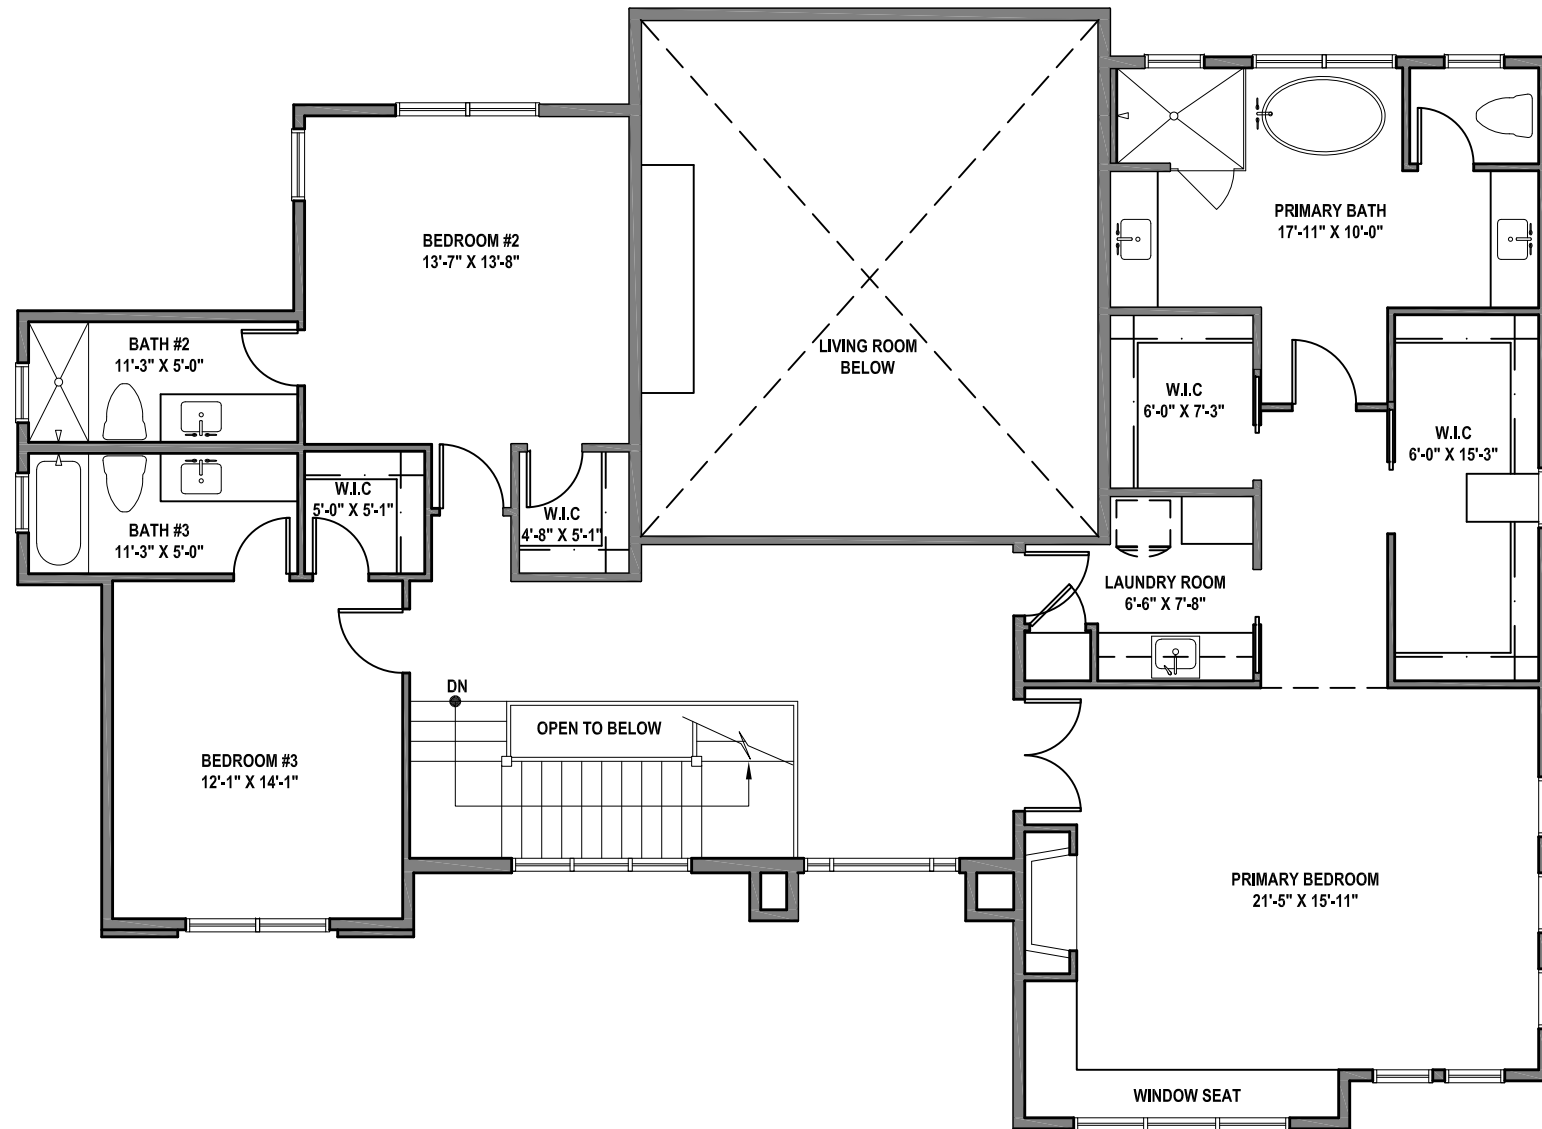

LOWER LEVEL PLAN
 SCALE: 1/8"=1'-0"

For More Information Contact
 Jordan Kahn
 (303)-883-3316

MAIN LEVEL PLAN
 SCALE: 1/8"=1'-0"

For More Information Contact
 Jordan Kahn
 (303)-883-3316

UPPER LEVEL PLAN
 SCALE: 1/8"=1'-0"