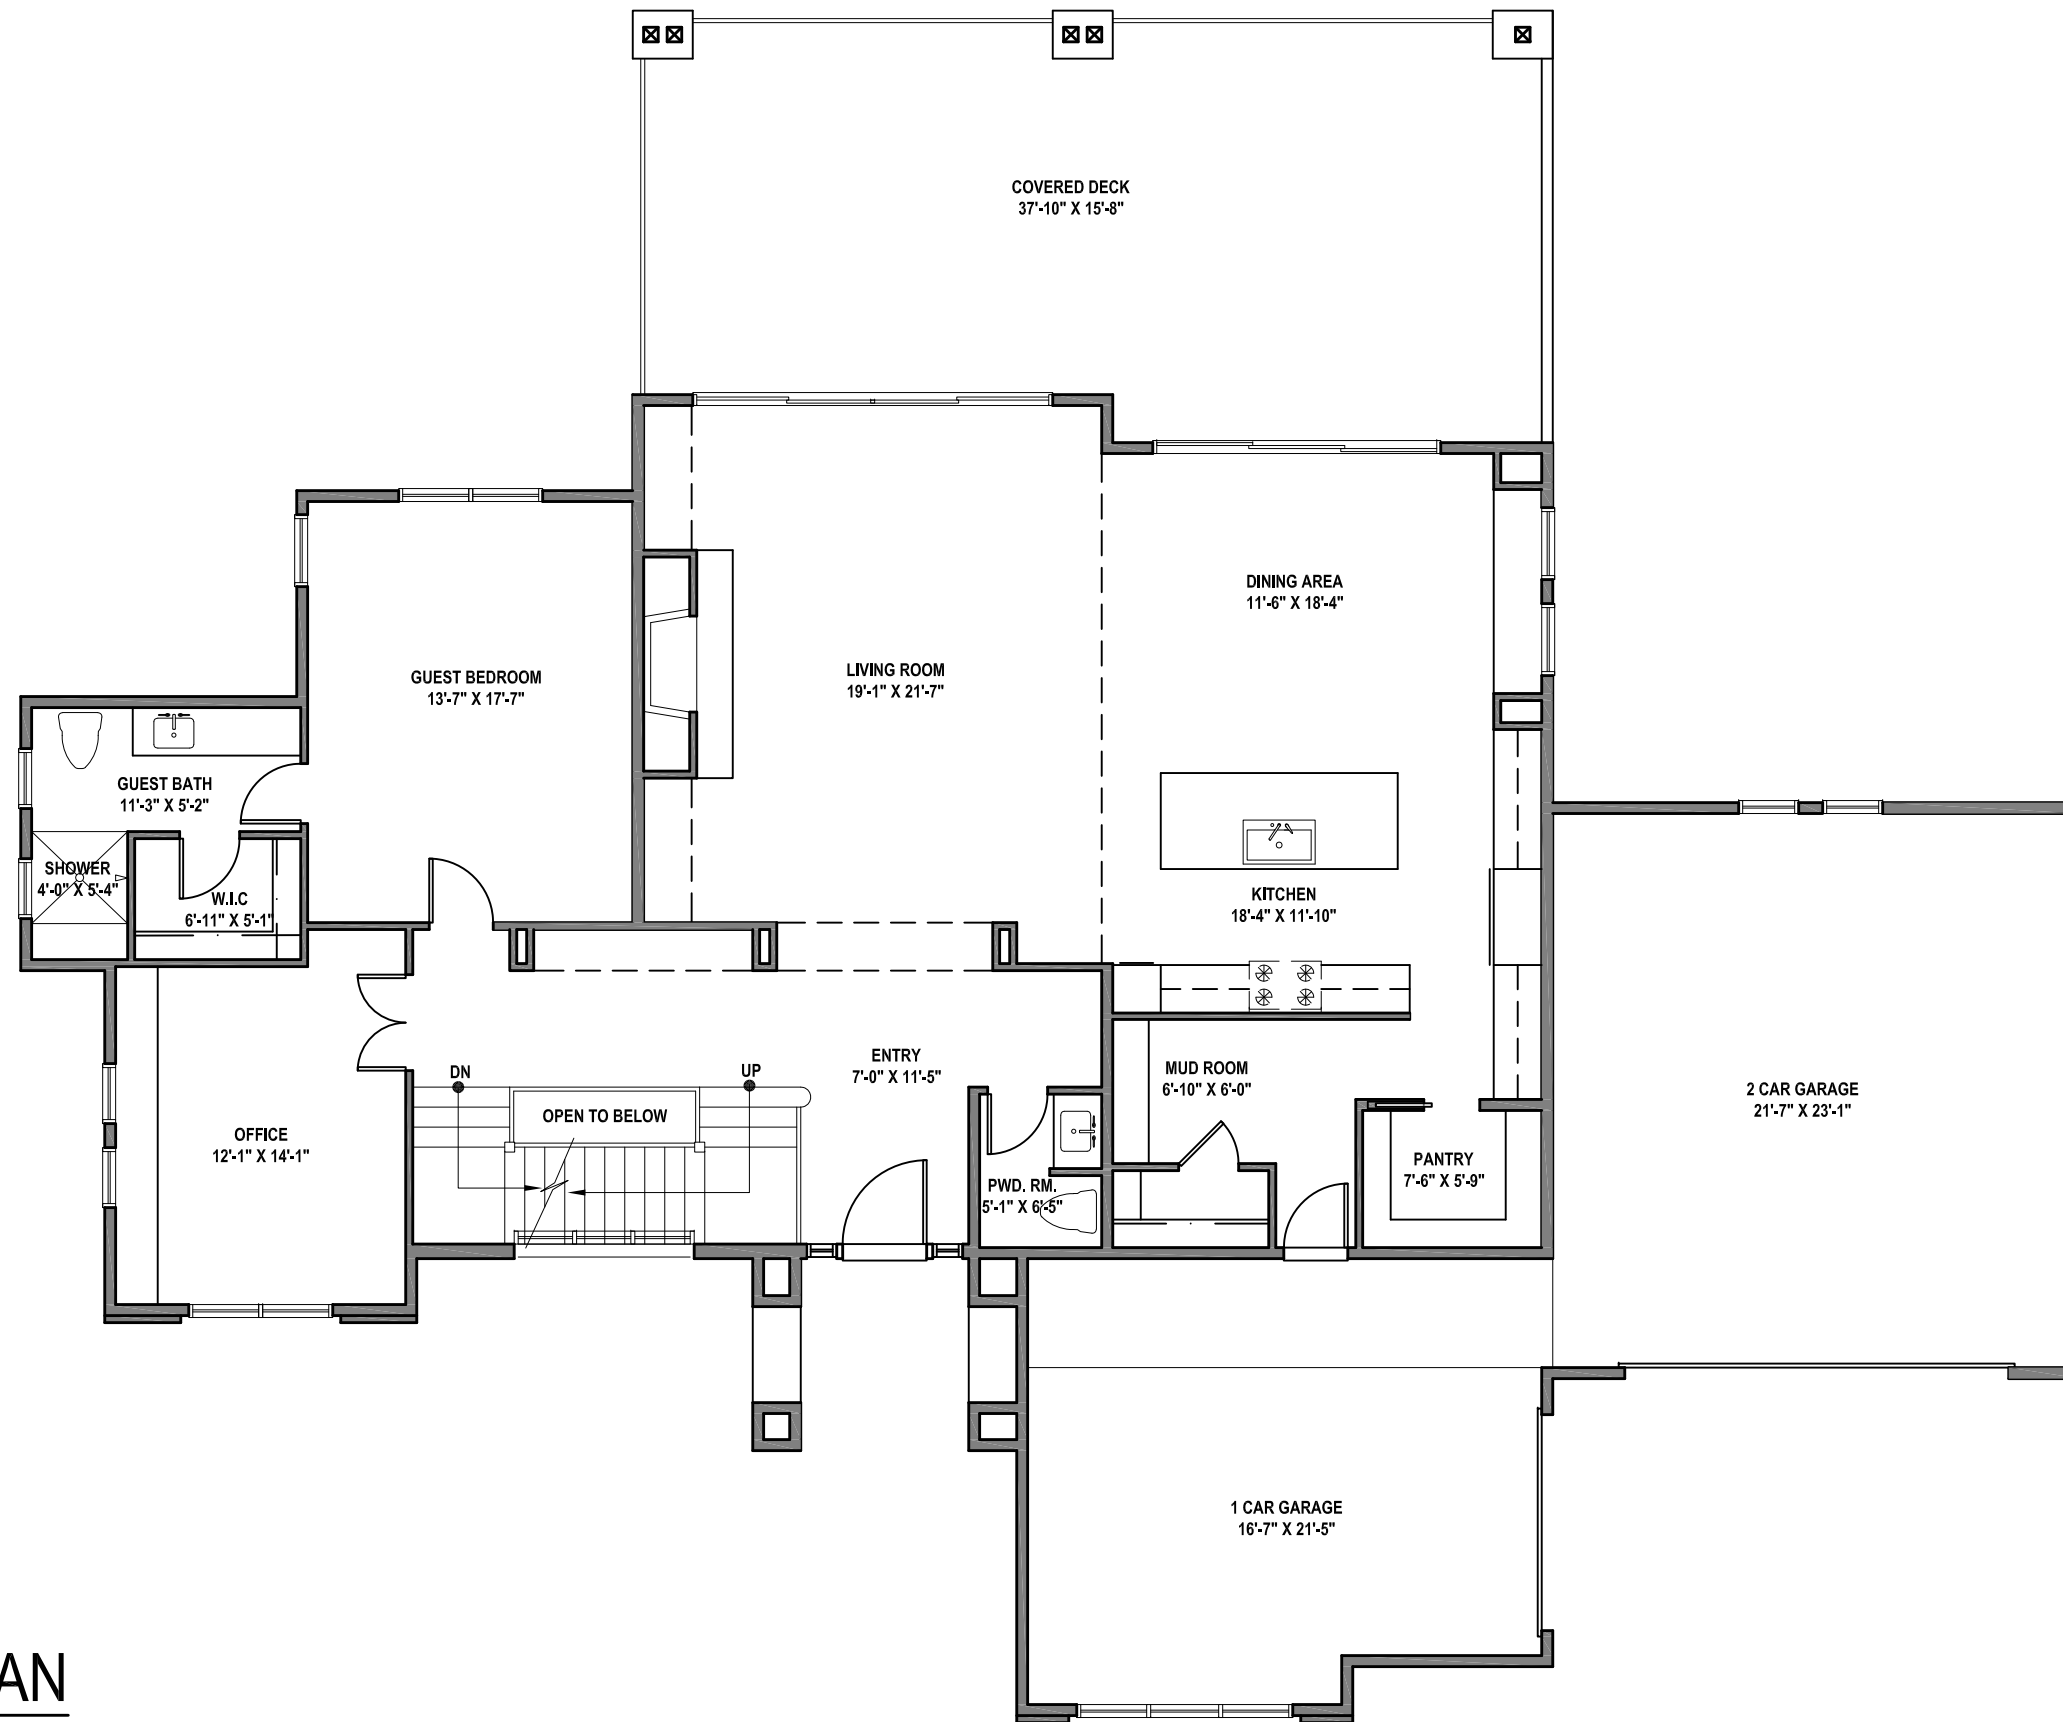

LOWER LEVEL PLAN
 SCALE: 1/8"=1'-0"

For More Information Contact
 Jordan Kahn
 (303)-883-3316

MAIN LEVEL PLAN
 SCALE: 1/8"=1'-0"

For More Information Contact
 Jordan Kahn
 (303)-883-3316

UPPER LEVEL PLAN
 SCALE: 1/8"=1'-0"